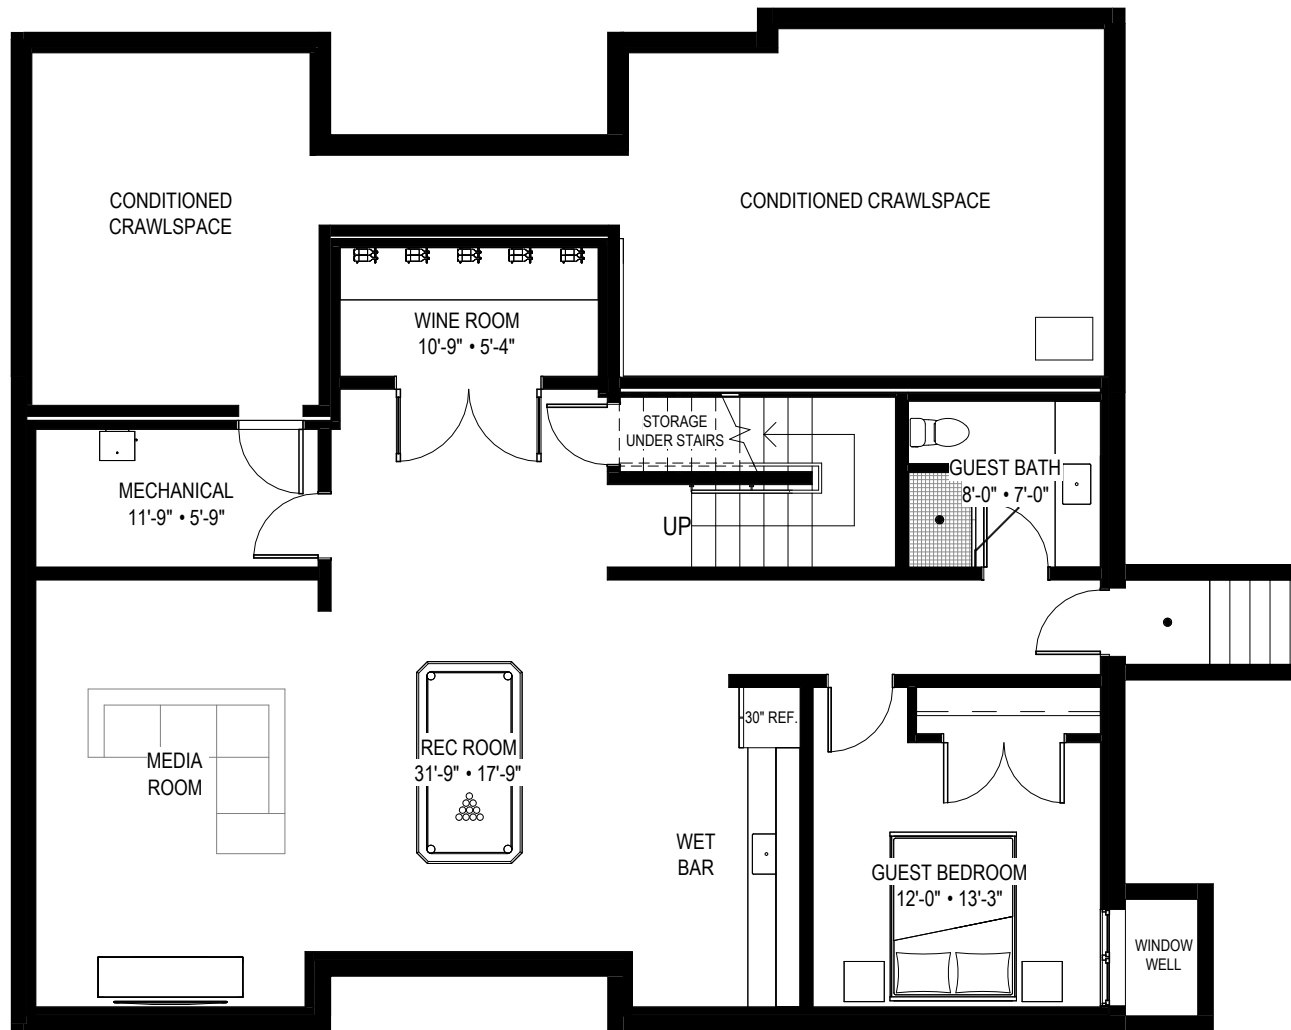

LOCATION: 2651 ANSCOMB, OAK BAY, BC

FLOOR AREAS

FLOOR	AREA (SF)			
	CRAWL	FINISHED	GARAGE	DECK/PATIO
BASEMENT	620	1250	-	-
MAIN	-	1775	480	190
UPPER	-	1280	-	-
TOTAL	590	4305	480	190

WHITE WOLF
H O M E S

LOCATION: 2651 ANSCOMB, OAK BAY, BC

FLOOR AREAS

FLOOR	AREA (SF)			
	CRAWL	FINISHED	GARAGE	DECK/PATIO
BASEMENT	620	1250	-	-
MAIN	-	1775	480	190
UPPER	-	1280	-	-
TOTAL	590	4305	480	190

WHITE WOLF
HOMES

LOCATION: 2651 ANSCOMB, OAK BAY, BC