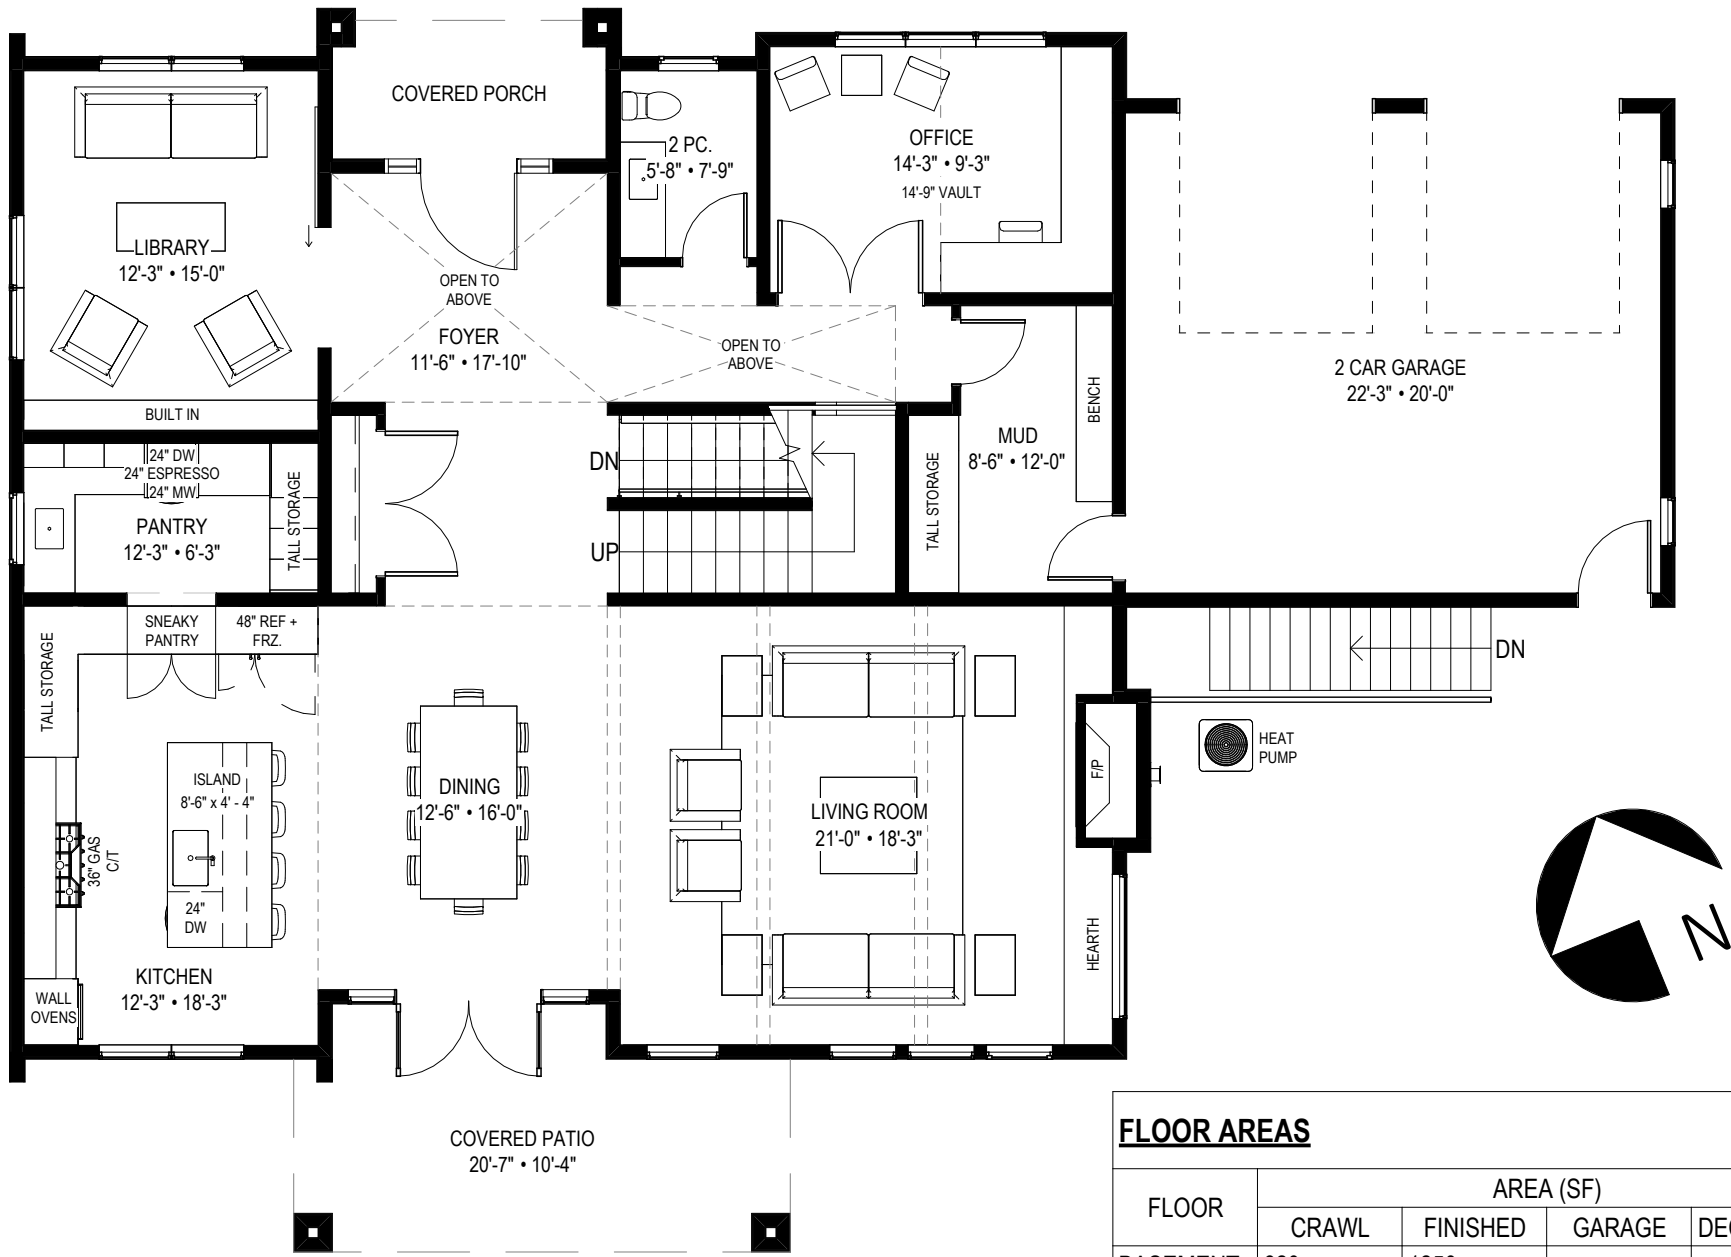

LOCATION: 2651 ANSCOMB, OAK BAY, BC

FLOOR AREAS

FLOOR	AREA (SF)			
	CRAWL	FINISHED	GARAGE	DECK/PATIO
BASEMENT	620	1250	-	-
MAIN	-	1775	480	190
UPPER	-	1280	-	-
TOTAL	590	4305	480	190

WHITE WOLF
H O M E S

LOCATION: 2651 ANSCOMB, OAK BAY, BC

FLOOR AREAS

FLOOR	AREA (SF)			
	CRAWL	FINISHED	GARAGE	DECK/PATIO
BASEMENT	620	1250	-	-
MAIN	-	1775	480	190
UPPER	-	1280	-	-
TOTAL	590	4305	480	190

WHITE WOLF
HOMES

LOCATION: 2651 ANSCOMB, OAK BAY, BC

FLOOR AREAS				
FLOOR	AREA (SF)			
	CRAWL	FINISHED	GARAGE	DECK/PATIO
BASEMENT	620	1250	-	-
MAIN	-	1775	480	190
UPPER	-	1280	-	-
TOTAL	590	4305	480	190