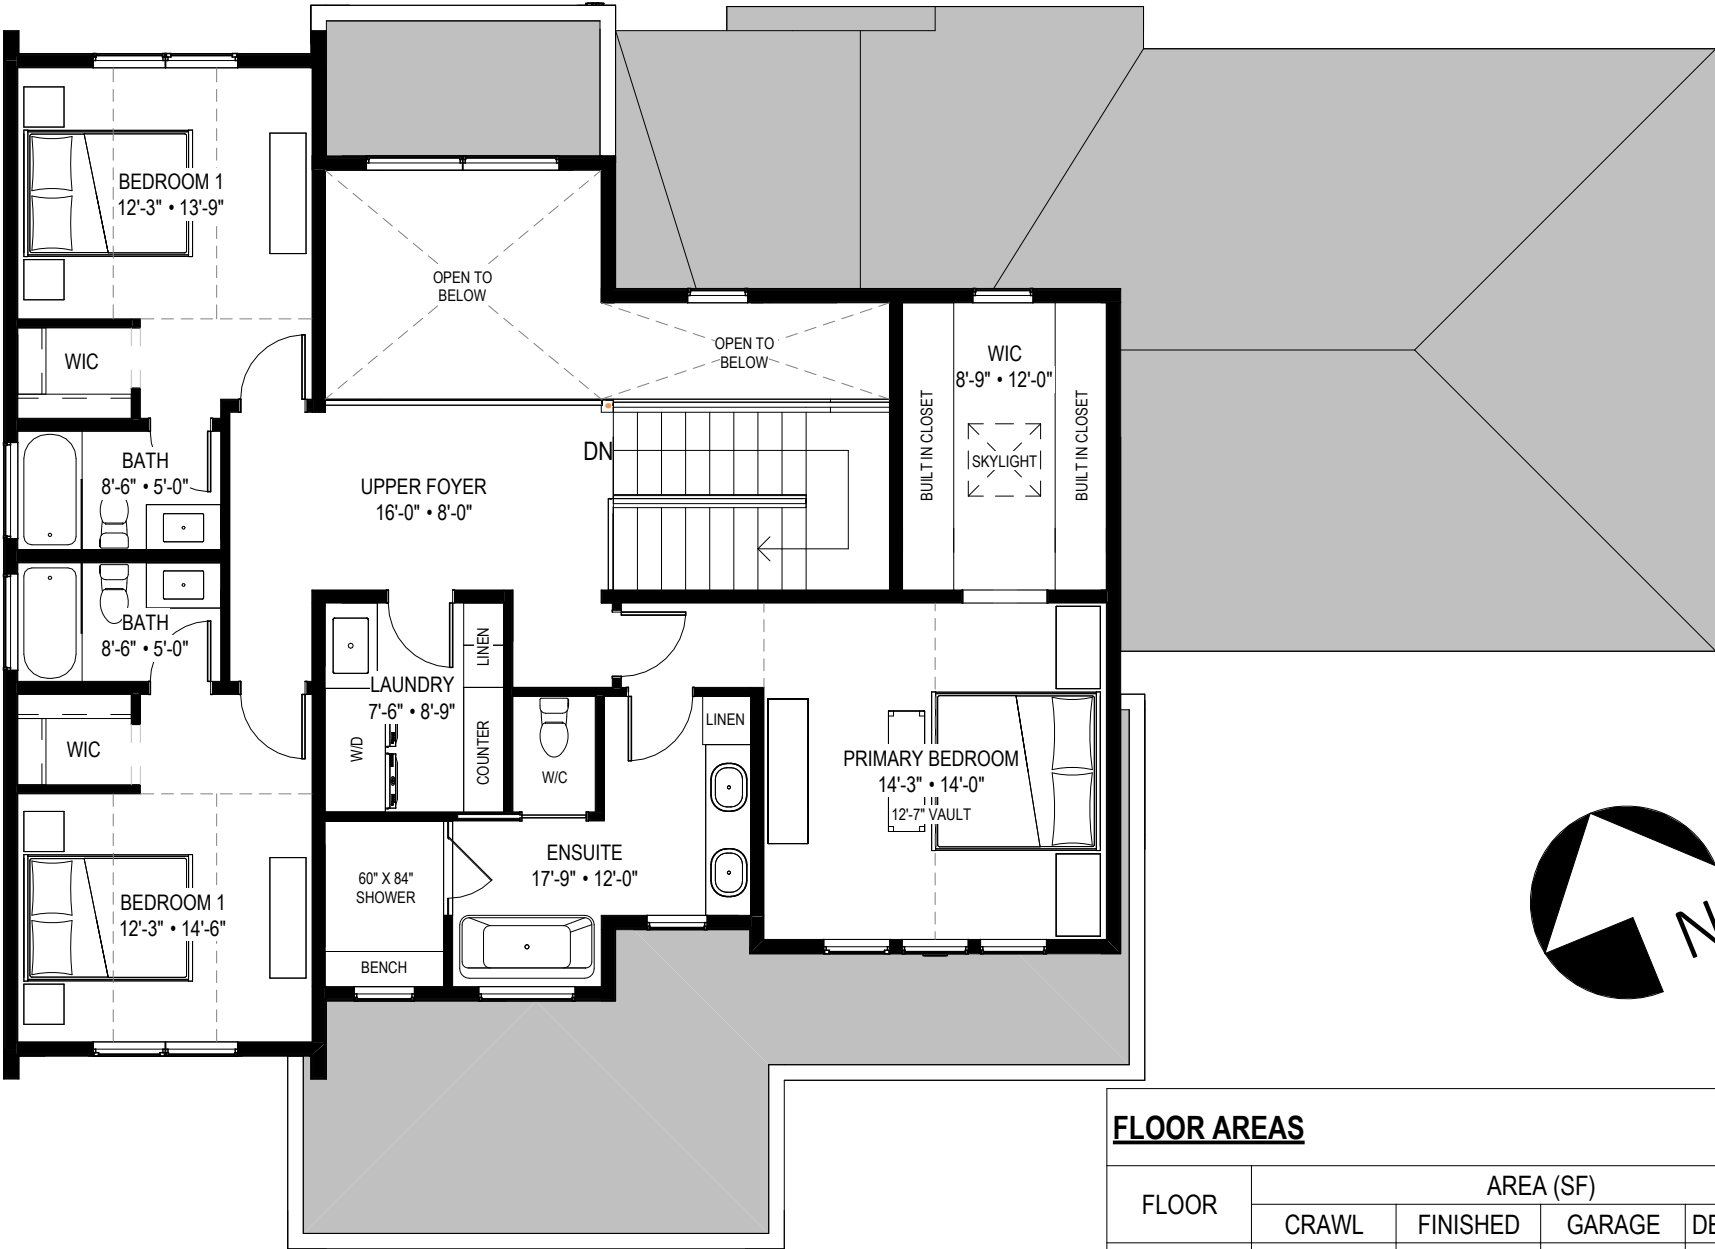

LOCATION: 2651 ANSCOMB, OAK BAY, BC

FLOOR AREAS

FLOOR	AREA (SF)			
	CRAWL	FINISHED	GARAGE	DECK/PATIO
BASEMENT	620	1250	-	-
MAIN	-	1775	480	190
UPPER	-	1280	-	-
TOTAL	590	4305	480	190

WHITE WOLF
H O M E S

LOCATION: 2651 ANSCOMB, OAK BAY, BC

FLOOR AREAS

FLOOR	AREA (SF)			
	CRAWL	FINISHED	GARAGE	DECK/PATIO
BASEMENT	620	1250	-	-
MAIN	-	1775	480	190
UPPER	-	1280	-	-
TOTAL	590	4305	480	190

WHITE WOLF
HOMES

LOCATION: 2651 ANSCOMB, OAK BAY, BC

FLOOR AREAS				
FLOOR	AREA (SF)			
	CRAWL	FINISHED	GARAGE	DECK/PATIO
BASEMENT	620	1250	-	-
MAIN	-	1775	480	190
UPPER	-	1280	-	-
TOTAL	590	4305	480	190